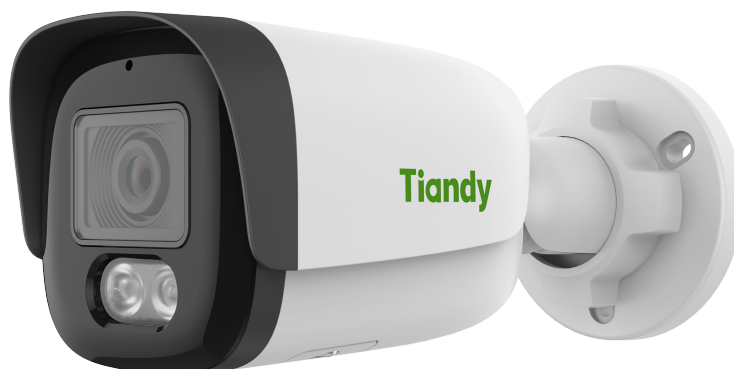

TC-C38WS 3LRA-28

8MP Fixed Color Maker Bullet Camera

Lite Series

KEY FEATURES

- Metal housing
- Up to 8MP,3840×2160@20fps
- S+265/H.265/H.264B/H.264M/H.264H/Motion JPEG
- Color:0.002Lux@(F1.6,AGC ON),B/W:0Lux with IR
- IR range up to 50m
- 1×Built-in Mic
- Support microSD/microSDHC/microSDXC card,up to 512GB
- Support human/vehicle classification
- Operating conditions -35°C~65°C(-31°F~149°F), ≤95%RH
- DC12V±25%,Max. 6.5W, PoE:IEEE 802.3af,Max. 8W
- IP67

3D DNR	Yes
White Balance	Auto/Semi-Auto/Manual/Sunshine/Nature Light/Warmlight Lamp/Daylight Lamp/Filament Lamp/Lock White Balance
ROI	8 rectangular static areas
Corridor Mode	Yes
OSD	Overlay of additional characters in 5 regions, 1 line, with a maximum of 127 characters or 42 Chinese characters per region; 16*16/32*32/48*48/64*64/96*96; Vector/Lattice
Picture Overlay	1*200x200 size BMP 16 color bit image overlay
Privacy Mask	4 black static areas
Defog	Yes