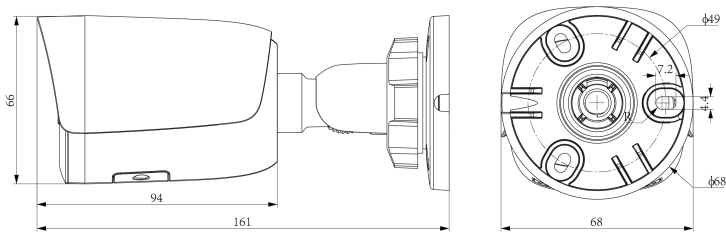

Interface

Communication Interface	1×RJ-45 (10/100 Base-T)
Built-in Mic	1×Built-in Mic
Reset Button	Yes
On-board Storage	Support microSD/microSDHC/microSDXC card, up to 512GB
RTC	Yes

General

Web Client Language	20 languages Simple Chinese/Traditional Chinese/English/Spanish/Korean/Italian/Turkish/Russian/Thai/French/Polish/Dutch/Hebrew/Arabic/Vietnamese/German/Ukrainian/Portuguese/Albanian/Greek
Operating Temperature	-35°C~65°C(-31°F~149°F)
Operating Humidity	≤95%RH
Storage Temperature	-35°C~65°C(-31°F~149°F)
Storage Humidity	10%~95%RH(non-condensing)
Power Supply	DC12V±25%,Max. 6.5W; PoE:IEEE 802.3af,Max. 8W

Protection	Surge4000V; ESD6000V; IP67
Boundary Dimensions	161(L)68(W)66(H)mm
Package Dimensions	215(L)95(W)120(H)mm
GrossWeight	0.635kg

DIMENSIONS (Unit: mm)

Assembly diagram of Junction Box